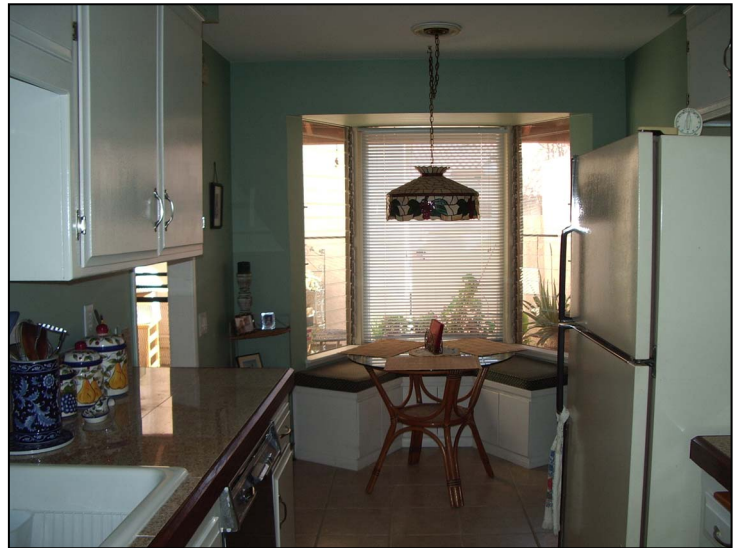

Dale Politte 858-472-5080
Email: dpolitte@san.rr.com
www.SalebyDale.com